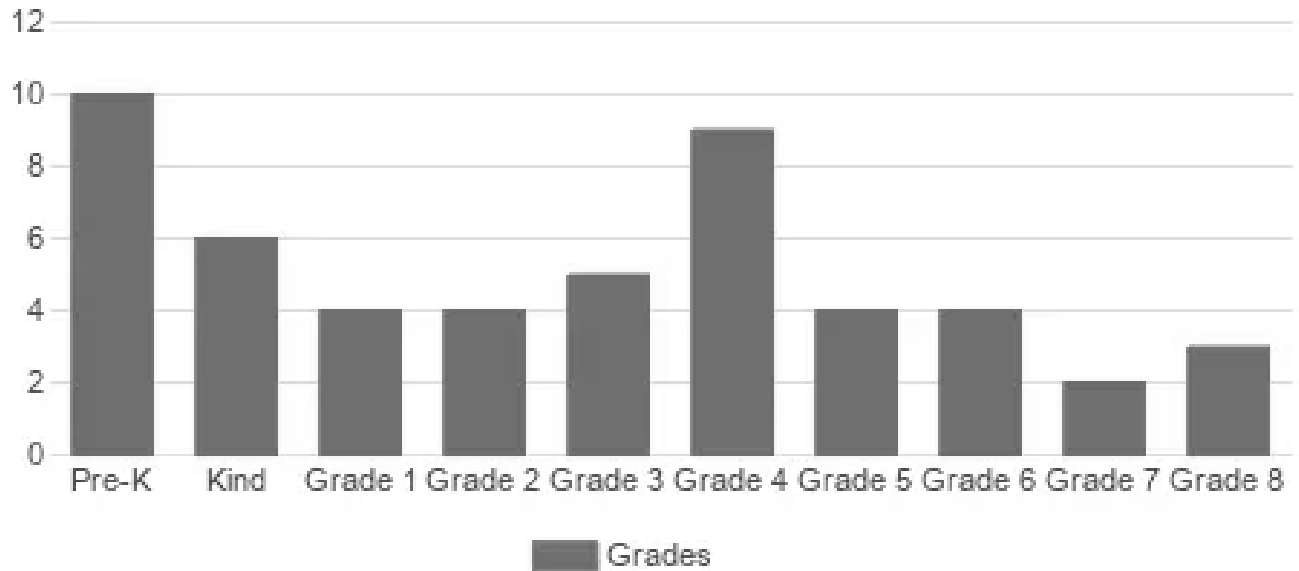

Academics and Faculty

Total Classroom Teachers

15 teachers

Student-Teacher Ratio

3:1

National avg.: 13:1

Tuition and Acceptance Rate

Admission Deadline

None / Rolling

Application URL

[Online Application](#)

Source: National Center for Education Statistics (NCES)

[REQUEST FREE INFORMATION](#)

Frequently Asked Questions

► When is the application deadline for United Auburn Indian Community Tribal School?

Related Schools

Show me: ▼